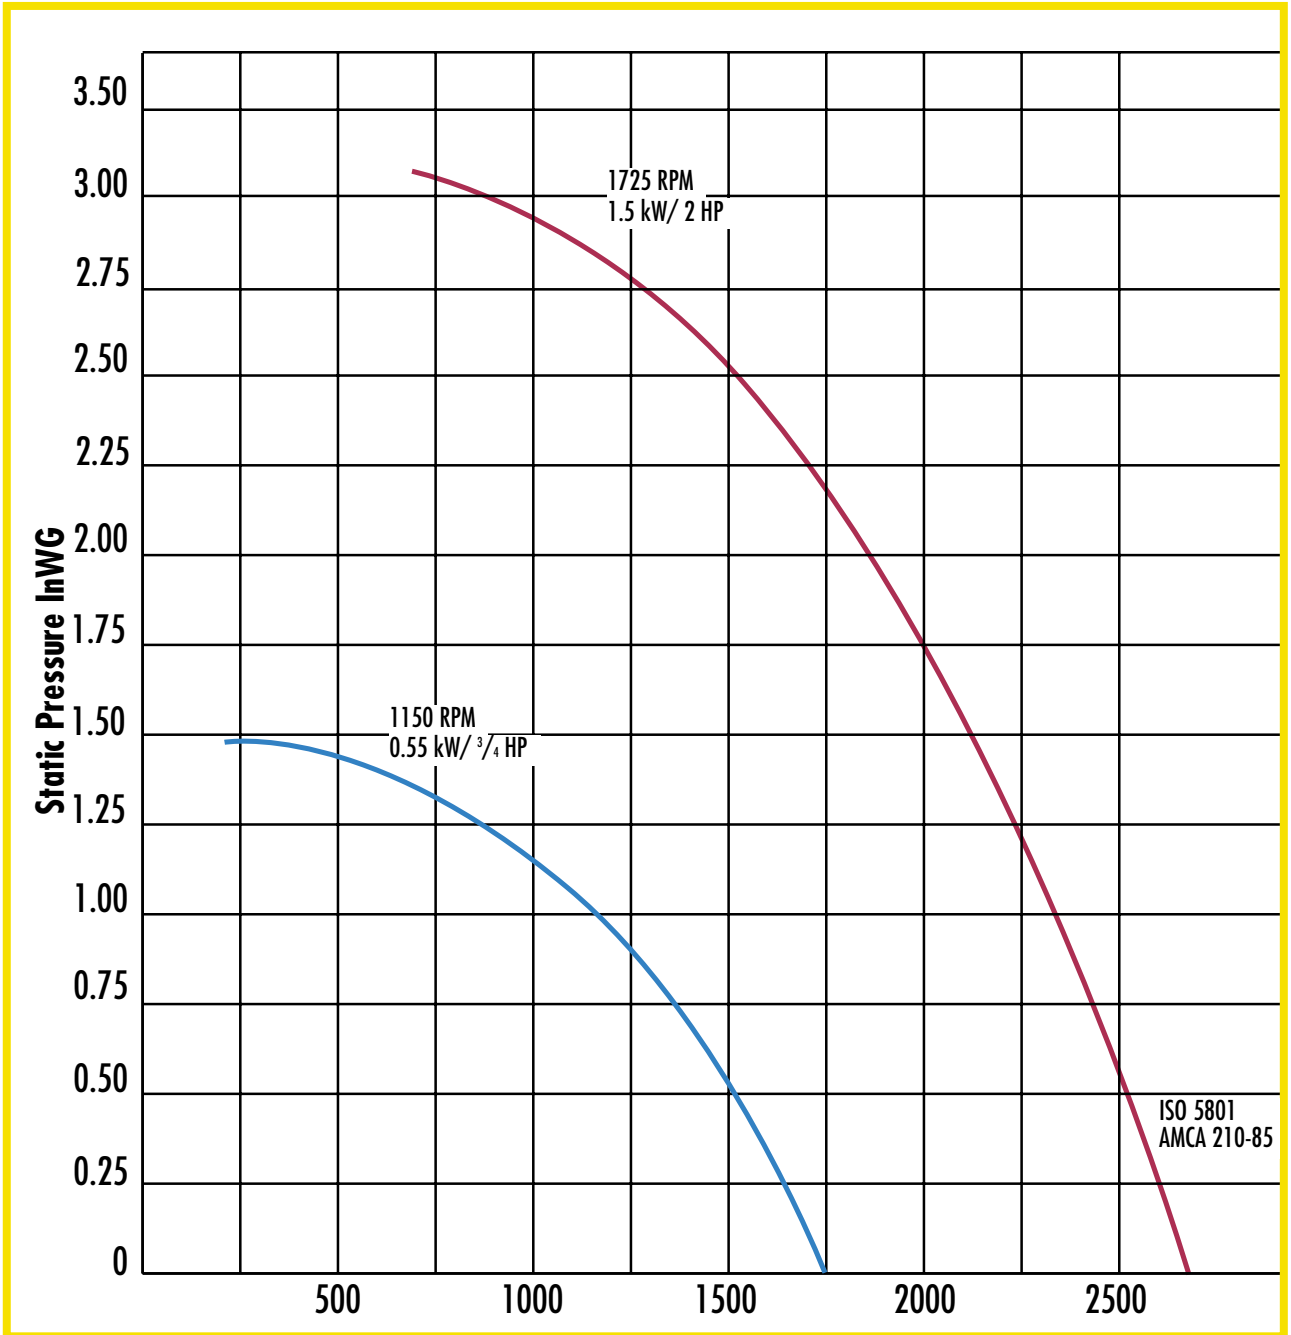

JET 30

PHONE: (941) 360-2422

FAX: (941) 360-2522

R.P.M.	dB (A)
1150	77
1725	88

Noise level (Ducted outlet)

Airflow CFM