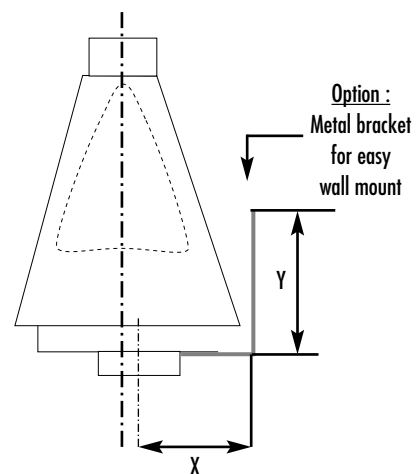

# JET 30

Wheel Diameter 11.81"  
 Inlet/Outlet OD with transition 10.20"  
 Inlet/Outlet OD without trans. 9.84"

Supplied with two 10.20" OD inlet/outlet transitions for easy connection to 10" PVC pipe

**Roof Curb Sizing for Guidance Only**  
 Plastec Ventilation, Inc. does not supply the curb