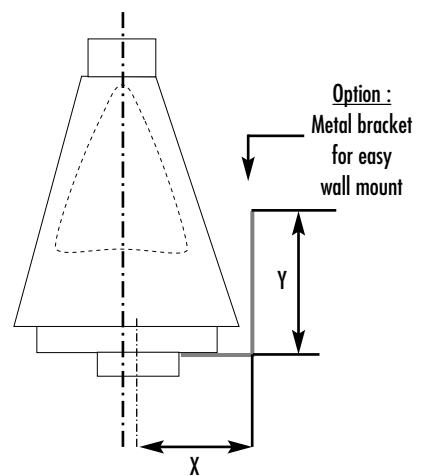

# JET 25

Wheel Diameter 9.84"  
 Inlet/Outlet OD with transition 8.05"  
 Inlet/Outlet OD without trans. 7.87"

Supplied with two 8.05" OD inlet/outlet transitions for easy connection to 8" PVC pipe

Roof Curb Sizing for Guidance Only  
 Plastec Ventilation, Inc. does not supply the curb

## DIMENSIONS (in)

A	B	D	E	F	G	H	M ID	X	Y
28 - <sup>15</sup> / <sub>16</sub>	39 - <sup>1</sup> / <sub>8</sub>	8	2 - <sup>3</sup> / <sub>8</sub>	12	5 - <sup>11</sup> / <sub>16</sub>	5 - <sup>5</sup> / <sub>16</sub>	21 - <sup>1</sup> / <sub>4</sub> x 21 - <sup>1</sup> / <sub>4</sub>	13	11 - <sup>13</sup> / <sub>16</sub>