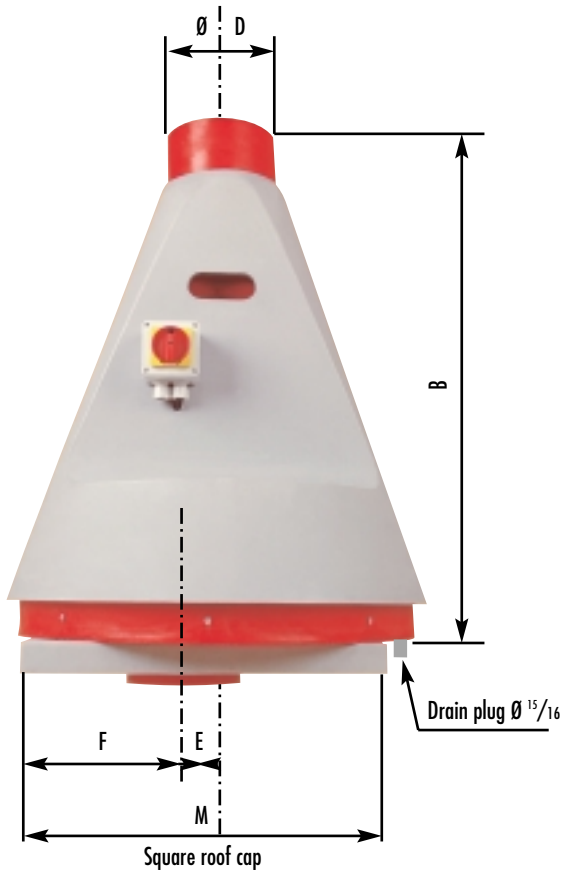

# JET 25

Wheel Diameter 9.84"  
 Inlet/Outlet OD with transition 8.05"  
 Inlet/Outlet OD without trans. 7.87"

Supplied with two 8.05" OD inlet/outlet transitions for easy connection to 8" PVC pipe

Roof Curb Sizing for Guidance Only  
 Plastec Ventilation, Inc. does not supply the curb

## DIMENSIONS (in)

A	B	D	E	F	G	H	M ID	X	Y
28 - <sup>15</sup> / <sub>16</sub>	39 - <sup>1</sup> / <sub>8</sub>	8	2 - <sup>3</sup> / <sub>8</sub>	12	5 - <sup>11</sup> / <sub>16</sub>	5 - <sup>5</sup> / <sub>16</sub>	21 - <sup>1</sup> / <sub>4</sub> x 21 - <sup>1</sup> / <sub>4</sub>	13	11 - <sup>13</sup> / <sub>16</sub>