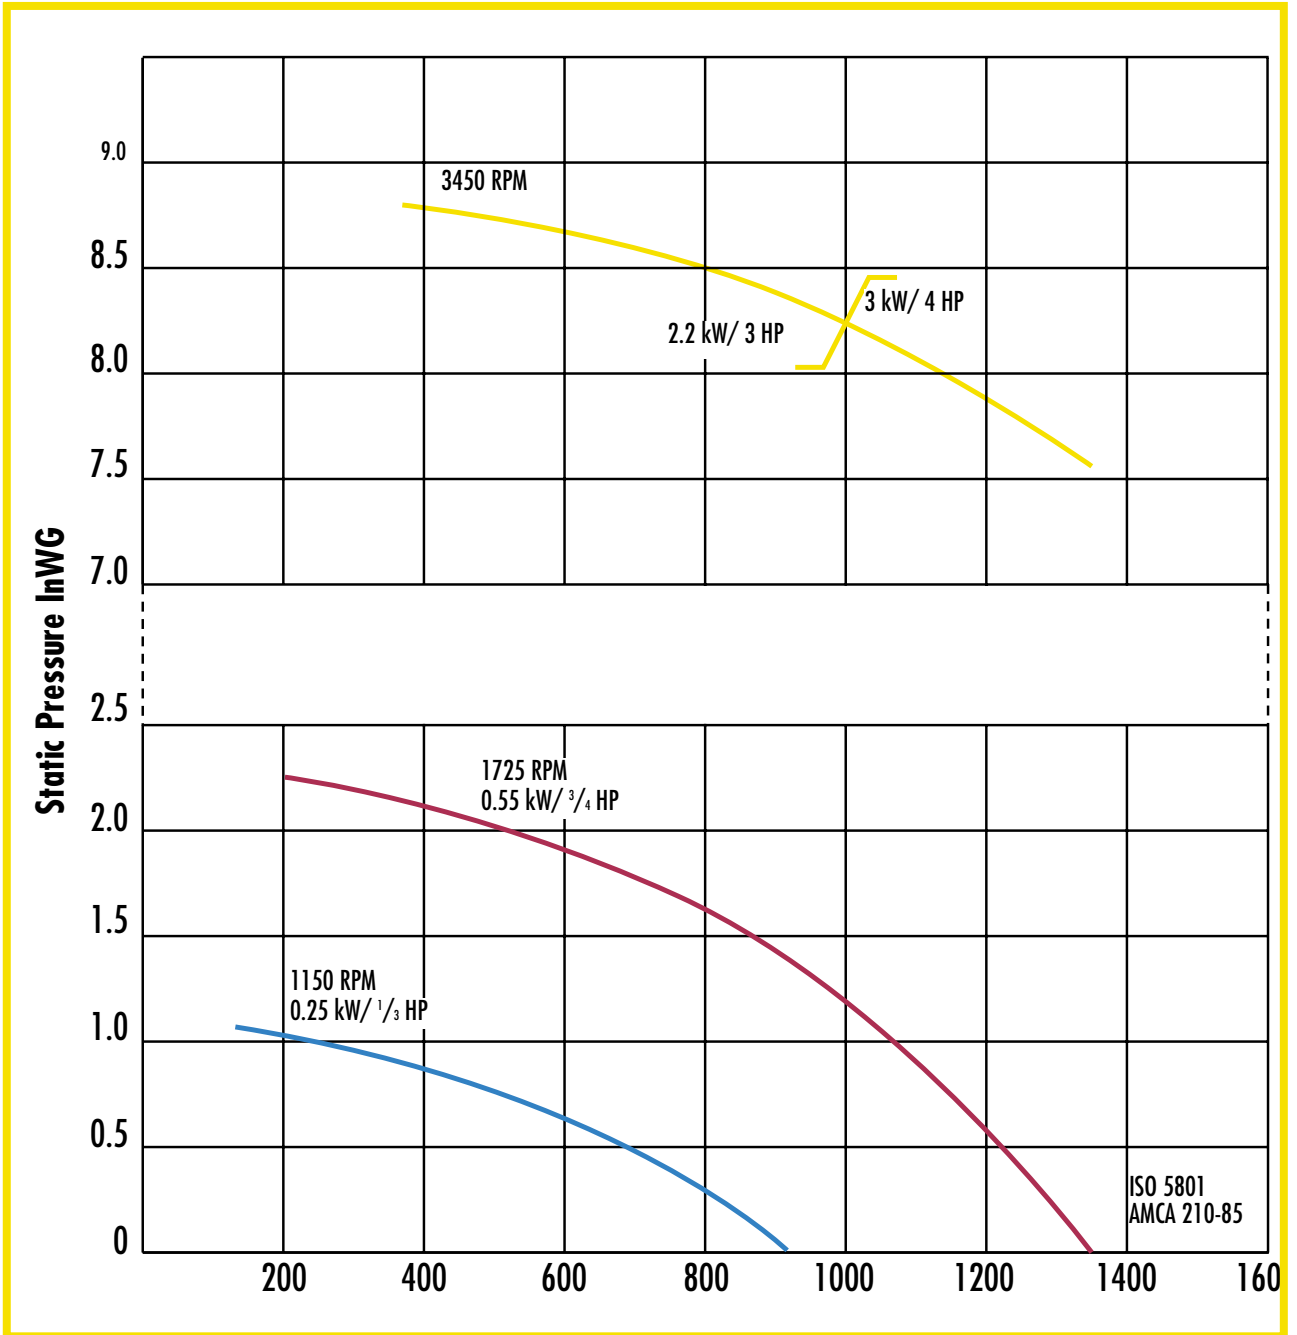

JET 25

PHONE: (941) 360-2422

FAX: (941) 360-2522

R.P.M.	dB (A)
1150	70
1725	81
3450	113