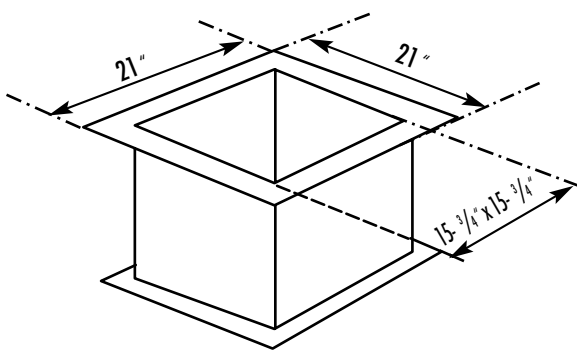

# JET 25

Wheel Diameter 9.84"  
 Inlet/Outlet OD with transition 8.05"  
 Inlet/Outlet OD without trans. 7.87"

Supplied with two 8.05" OD inlet/outlet transitions for easy connection to 8" PVC pipe

Roof Curb Sizing for Guidance Only  
 Plastec Ventilation, Inc. does not supply the curb

## DIMENSIONS (in)

A	B	D	E	F	G	H	M ID	X	Y
28 - <sup>15</sup> / <sub>16</sub>	39 - <sup>1</sup> / <sub>8</sub>	8	2 - <sup>3</sup> / <sub>8</sub>	12	5 - <sup>11</sup> / <sub>16</sub>	5 - <sup>5</sup> / <sub>16</sub>	21 - <sup>1</sup> / <sub>4</sub> x 21 - <sup>1</sup> / <sub>4</sub>	13	11 - <sup>13</sup> / <sub>16</sub>