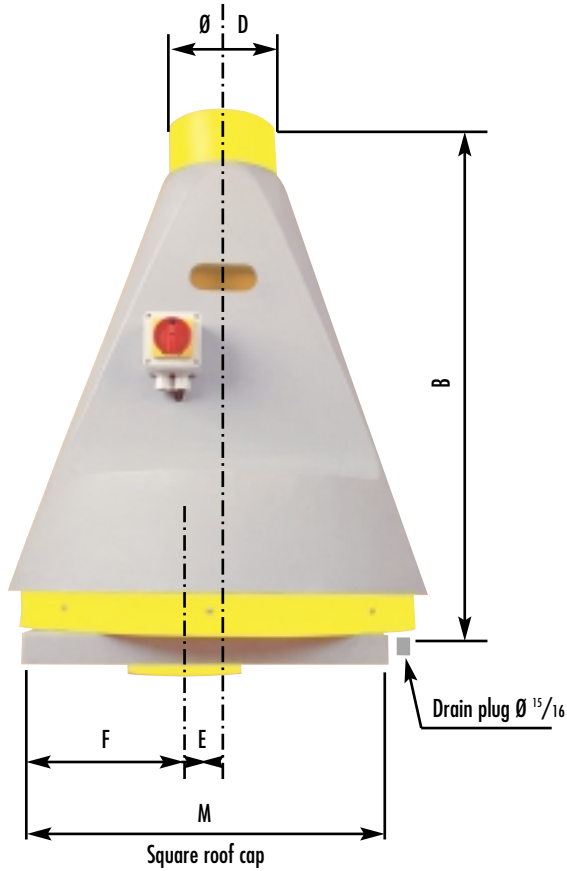

PHONE: (941) 360-2422

FAX: (941) 360-2522

JET 20

Wheel Diameter 7.87"
 Inlet/Outlet OD with transition 6.62"
 Inlet/Outlet OD without trans. 6.30"

Supplied with two 6.62" OD inlet/outlet transitions for easy connection to 6" PVC pipe

Roof Curb Sizing for Guidance Only
 Plastec Ventilation, Inc. does not supply the curb

DIMENSIONS (in)

A	B	D	E	F	G	H	M _{ID}	X	Y	Z
23 - 5/8	33 - 1/4	6 - 5/8	1 - 15/16	9 - 7/8	6 - 5/16	4 - 1/2	21 - 1/4 x 21 - 1/4	11	11 - 13/16	15 - 3/4