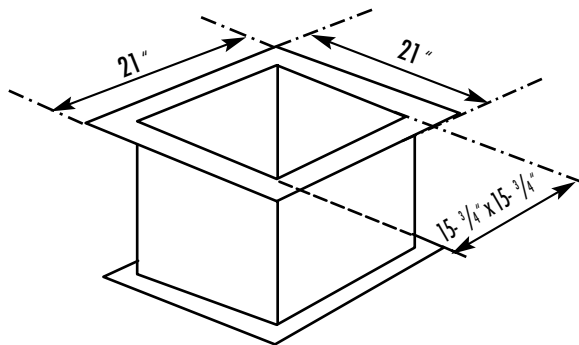

PHONE: (941) 360-2422

FAX: (941) 360-2522

JET 20

Wheel Diameter 7.87"
 Inlet/Outlet OD with transition 6.62"
 Inlet/Outlet OD without trans. 6.30"

Supplied with two 6.62" OD inlet/outlet transitions for easy connection to 6" PVC pipe

Roof Curb Sizing for Guidance Only
 Plastec Ventilation, Inc. does not supply the curb

DIMENSIONS (in)

A	B	D	E	F	G	H	M _{ID}	X	Y	Z
23 - 5/8	33 - 1/4	6 - 5/8	1 - 15/16	9 - 7/8	6 - 5/16	4 - 1/2	21 - 1/4 x 21 - 1/4	11	11 - 13/16	15 - 3/4