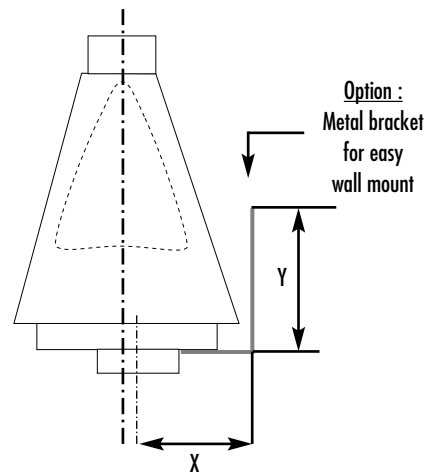

PHONE: (941) 360-2422

FAX: (941) 360-2522

JET 20

Wheel Diameter 7.87"
 Inlet/Outlet OD with transition 6.62"
 Inlet/Outlet OD without trans. 6.30"

Supplied with two 6.62" OD inlet/outlet transitions for easy connection to 6" PVC pipe

Roof Curb Sizing for Guidance Only
 Plastec Ventilation, Inc. does not supply the curb

DIMENSIONS (in)

A	B	D	E	F	G	H	M _{ID}	X	Y	Z
23 - 5/8	33 - 1/4	6 - 5/8	1 - 15/16	9 - 7/8	6 - 5/16	4 - 1/2	21 - 1/4 x 21 - 1/4	11	11 - 13/16	15 - 3/4