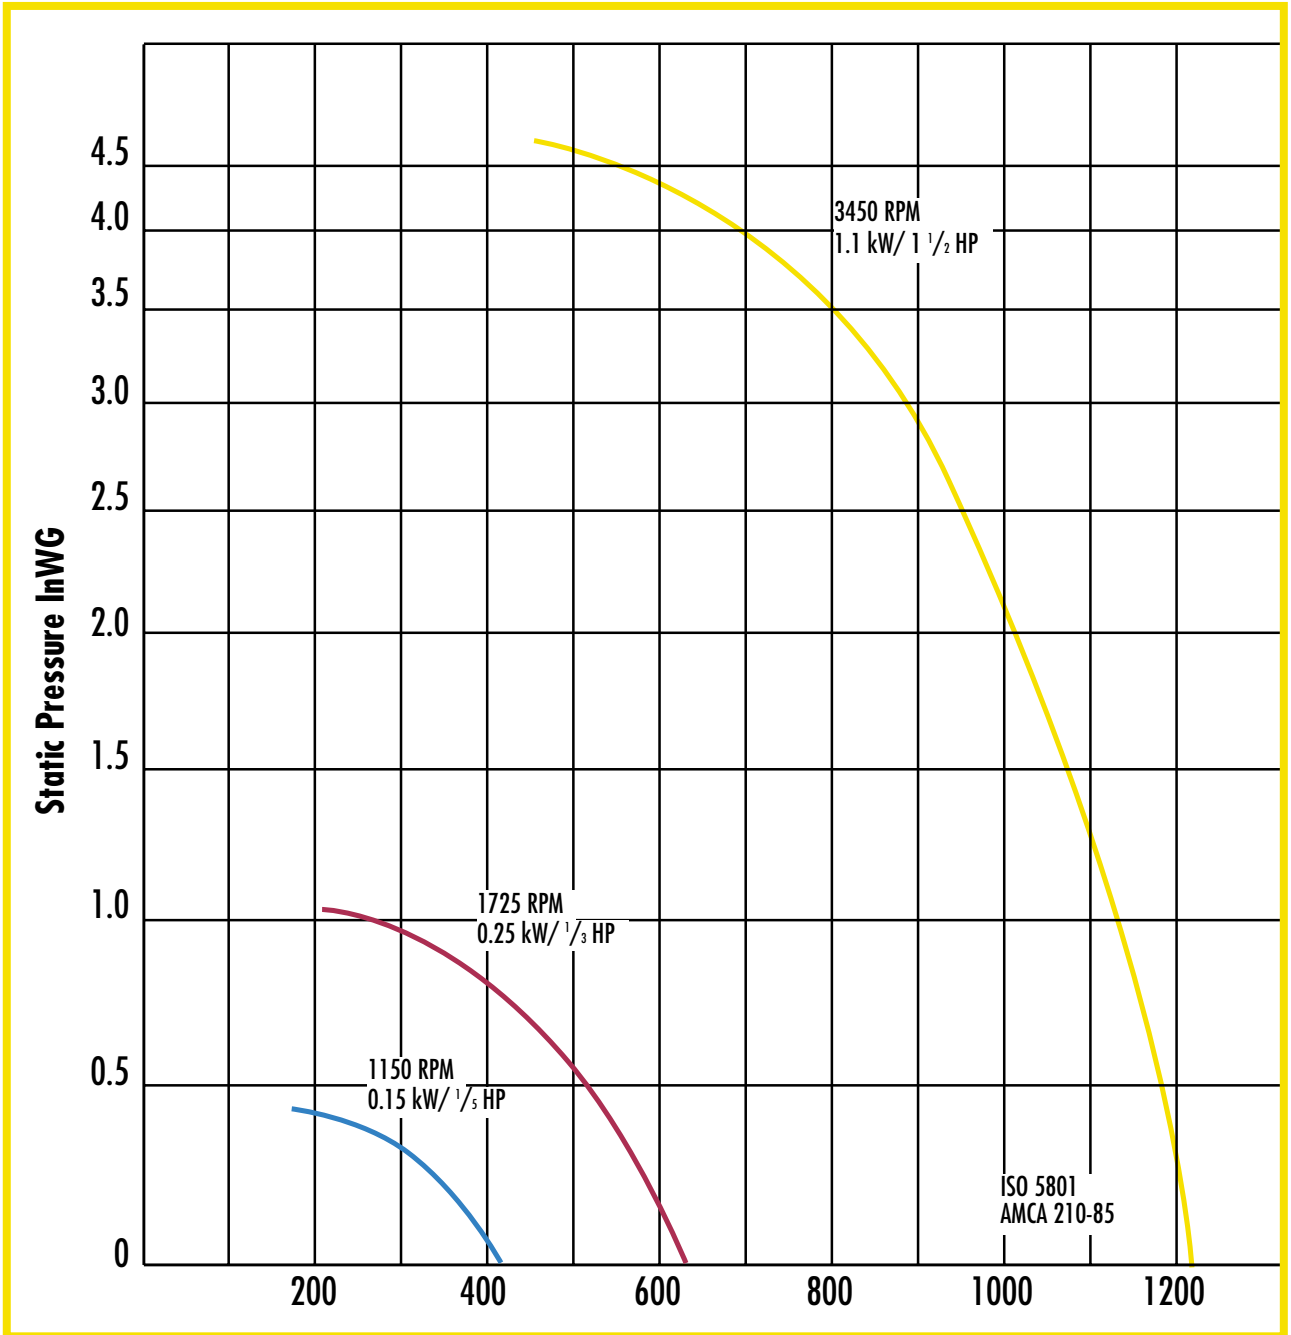

JET 20

PHONE: (941) 360-2422

FAX: (941) 360-2522

R.P.M.	dB (A)
1150	64
1725	75
3450	93

Noise level (Ducted outlet)

Airflow CFM